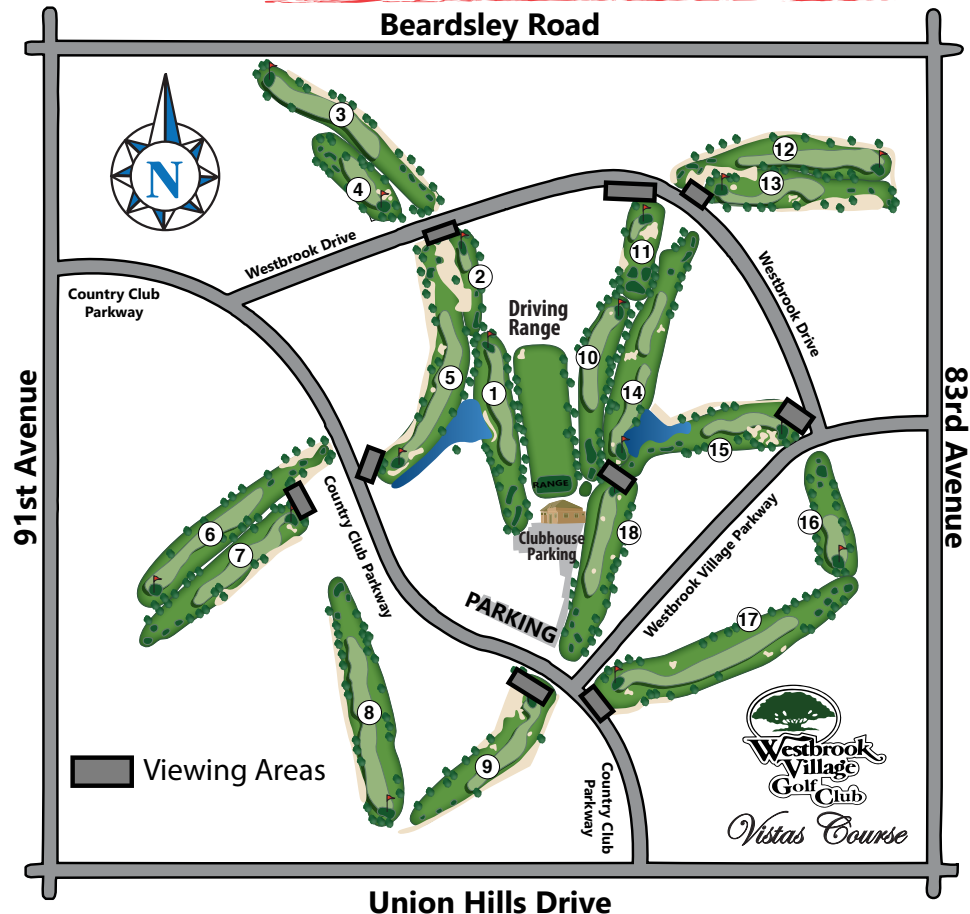

# COURSE MAP AND VIEWING AREAS

# WESTBROOK SPRING INVITATIONAL QUICK FACTS

**Tournament Name:** Westbrook Spring Invitational (54-hole Tournament)  
**Course Name:** Westbrook Village Golf Club (Vistas Course)  
 Host Institution: University of Wisconsin  
**Location (City, State, Population):** Peoria, AZ, (154,054)  
**Dates:** Friday-Monday, February 25-28, 2022  
**Course Par/Yardage:** Par 72; Yardage 6,269 yards  
**Start Times:**  
 Saturday - 9:00 am Tee-Times (Practice Rounds)  
 Sunday - 8:30 am Shotgun 36-Holes Continuous (Round 1 & 2)  
 Monday - 8:30 am Shotgun (Final Round)